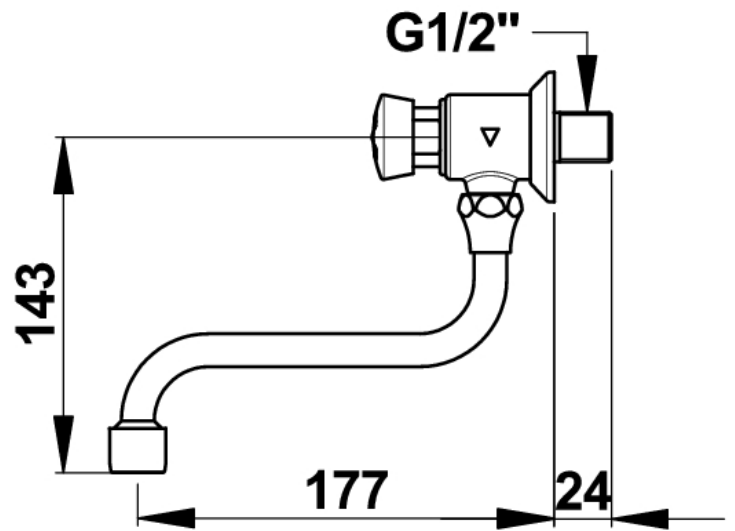

Range : Single wall-mounted tap with swivel spout

Ref : 31815 - PRESTO 612

> **Working pressure :**

- 1 to 5 bar

> **Flow :**

- 3 l/min at 3 bar - 4-positions flow adjustment device
- Anti-water-hammering design

> **Flow time :**

- 15 seconds (± 5 sec.)

> **Hydraulic supply :**

- M G 1/2" (15x21) - Cold water

> **Thermal resistance :**

- Resistant to a temperature of 75°C for 30 minute thermal shock

> **Security :**

- Interchangeable head and non-turnable push-button
- Non-removable, wear-proof coloured marker

> **Delivered with :**

- Instruction manual

> **Standards & approvals :**

- Acoustic class II
- Brass body in accordance with EN 1982, EN 12164, EN 12156
- Molded chrome-plated body in accordance with EN 12540
- 200-hour neutral salt spray resistant (NSS) in accordance with ISO 9227