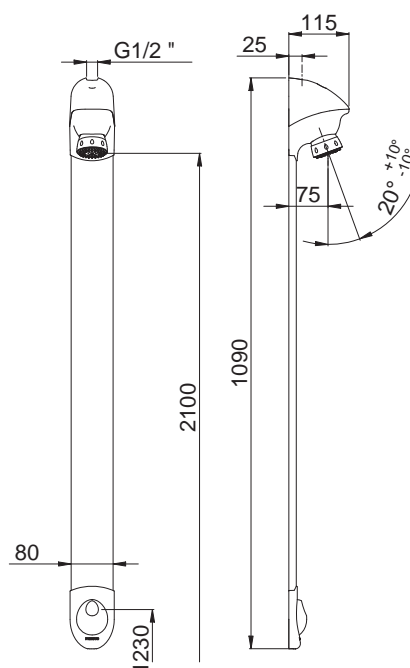

Range: PRESTO DL 400 SE®

Ref: 27400 - Timed flow single tap for shower single tap with straight stop valve

> Working pressure :

- 1 to 5 bar

> Flow :

- 8l/min at 3 bar with integrated flow limiter (+ additional 6l/mn limiter)
- Anti-water-hammering design
- Fixed shower head with anti-limescale spikes

> Flow time :

- 30 seconds (± 5 sec.)

> Hydraulic supply :

- G 1/2" (15x21) Top water inlet with straight stop valve
- For cold or premixed water

> Material and colour finish :

- Injected molded metal body and cover
- Extruded cover in aluminium (magnesium-silicon alloy 6060)

> Thermal resistance :

- Resistant to a temperature of 75°C for 30-minute-thermal-shocks

> Security :

- Patented anti-blocking "S®" system to avoid the water to flow continuously

> Delivered with :

- VBA screws and nylon plugs
- Additional 6l/mn limiter
- M G 1/2" - FG3/4" stop valve and filter
- Instruction manual