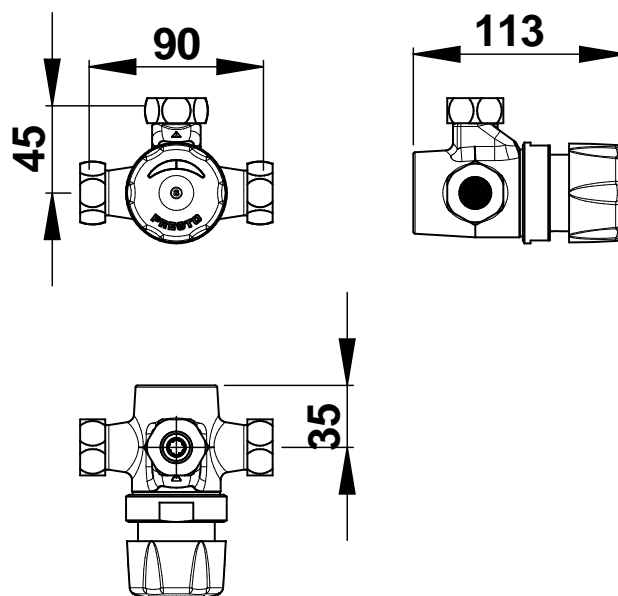

**Range:** SELF-CLOSING TAP FOR SHOWER

**Ref:** 35925 - WALL MOUNTED PRESTO ALPA ONLY - MIXER TAP

#### > Flow :

- 8 l/min with integrated flow limiter
- Anti-water-hammering device