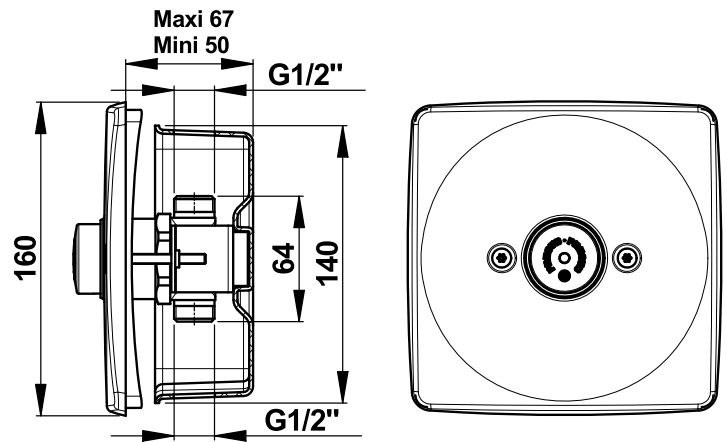

Range : Self closing tap for shower

Ref : 38330 - PRESTO P 500 S B concealed

> Working pressure :

- 1 to 5 bar

> Flow :

- 6 l/min at 3 bar with integrated flow limiter
- Anti-water-hammering device

> Flow time :

- 30 seconds (-10/+5seconds), adjustable by washer

> Hydraulic supply :

- In-line water inlet F G 1/2" (15x21) - Cold or pre-mixed water

> Thermal resistance :

- Resistant to a temperature of 75°C for 30-minute-thermal-shocks

> Security :

- Patented anti-blocking "S" system to avoid the water to flow continuously
- Non-removable, wear-proof red marker

> Delivered with :

- 1 Vandal-proof rose
- 1 Flush-mounting case
- 2 washers for flow time adjustment

> Standards & approvals :

- Brass body in accordance with EN 1982, EN 12164, EN 12165
- Molded chrome-plated body in accordance with EN 12540
- 200-hour neutral salt spray resistant (NSS) in accordance with ISO 9227