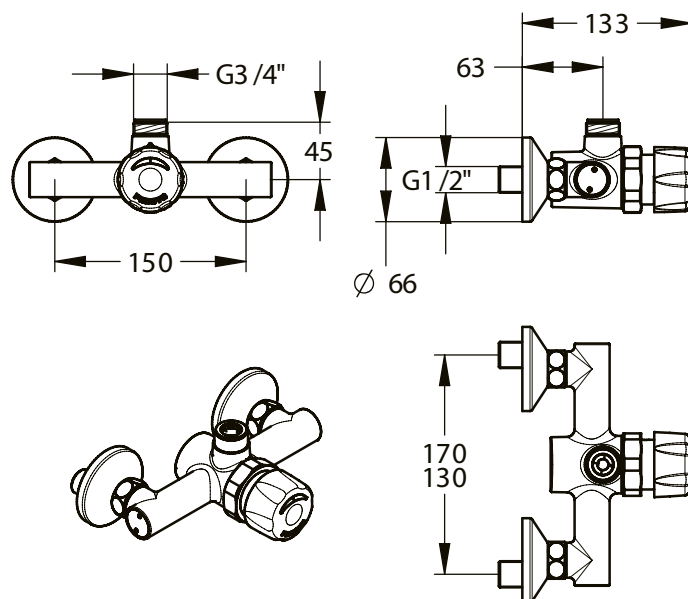

Range: ALPA

Ref: 35303 - Monobloc timed-flow mixer tap for shower, N, 150 mm inlet centers

> Working pressure :

- 1 to 5 bar

> Flow :

- 8 l/min with integrated flow regulator
- Anti-water-hammering design

> Flow time :

- 30 seconds (- 10 / + 5 secondes)

> Hydraulic supply :

- 150 mm inlet centres
- Eccentric connectors M 3/4" (20x27) x M 1/2" (15x21) adjustable for centres from 130 to 170mm
- On ALPA with NF Check valves

> Material and colour finish :

- Chrome-plated molded metal knob
- Chrome-plated monobloc brass body

> Thermal resistance :

- Resistant to a temperature of 75°C for 30-minute-thermal-shocks

> Safety:

- Maximum temperature limitation with adjustable temperature stop

> Delivered with:

- 2 Filter gaskets
- 2 Eccentric connectors
- 2 Rosettes
- Instruction manual

> Standards & approvals :

- Brass body in accordance with EN 1982, EN 12164, EN 12156
- Molded chrome-plated body in accordance with EN 12540
- 200-hour neutral salt spray resistant (NSS) in accordance with ISO 9227