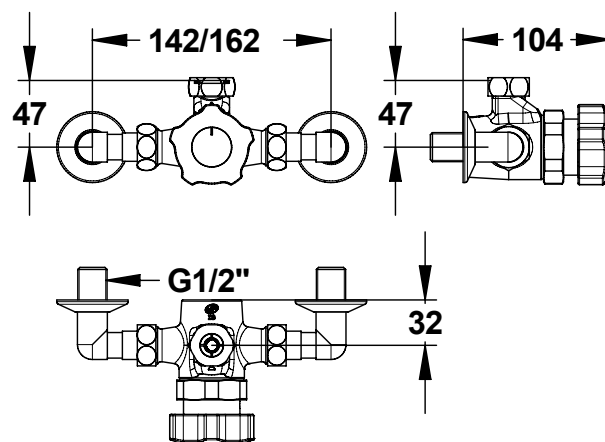

Range: Timed flow tap ware for shower

Ref: 35013 - PRESTO ALPA mixer tap

> Working pressure :

- 1 to 5 bar

> Flow :

- 8 l/min with integrated flow limiter
- Anti-water-hammering design

> Flow time :

- 30 seconds (- 10 / + 5 seconds)

> Material and colour finish:

- Polyacetal black knob

> Hydraulic supply :

- Angled connectors F 3/4" (20x27) x M 1/2" (15x21)
- On ALPA NF/ IB mixer with NF non return valves

> Thermal resistance :

- Resistant to a temperature of 75°C for 30-minute-thermal-shocks

> Security:

- Adjustable tamper-proof temperature limiter to prevent scalding

> Delivered with:

- 2 Filter gaskets
- 3 Union nuts 3/4" (20x27)
- 2 angled connectors M 3/4" - F 1/2"

> Standards & approvals :

- Brass body in accordance with EN 1982, EN 12164, EN 12156
- Molded chrome-plated body in accordance with EN 12540
- 200-hour neutral salt spray resistant (NSS) in accordance with ISO 9227