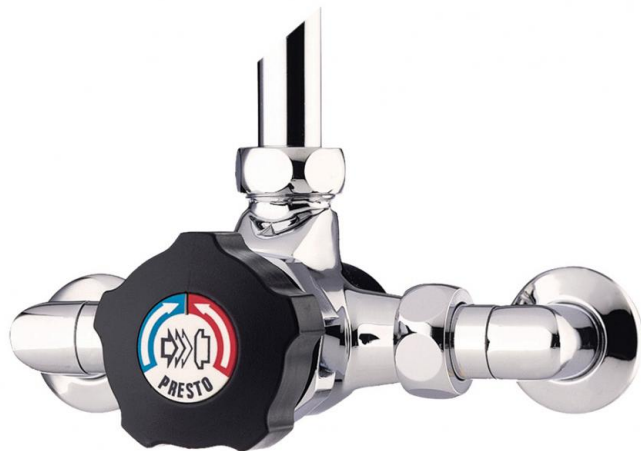

Range: Timed flow tap ware for shower

Ref: 35013 - PRESTO ALPA mixer tap

> Working pressure :

- 1 to 5 bar

> Flow :

- 8 l/min with integrated flow limiter
- Anti-water-hammering design

> Flow time :

- 30 seconds (- 10 / + 5 seconds)

> Material and colour finish:

- Polyacetal black knob

> Hydraulic supply :

- Angled connectors F 3/4" (20x27) x M 1/2" (15x21)
- On ALPA NF/ IB mixer with NF non return valves

> Thermal resistance :

- Resistant to a temperature of 75°C for 30-minute-thermal-shocks

> Security:

- Adjustable tamper-proof temperature limiter to prevent scalding

> Delivered with:

- 2 Filter gaskets
- 3 Union nuts 3/4" (20x27)
- 2 angled connectors M 3/4" - F 1/2"

> Standards & approvals :

- Brass body in accordance with EN 1982, EN 12164, EN 12156
- Molded chrome-plated body in accordance with EN 12540
- 200-hour neutral salt spray resistant (NSS) in accordance with ISO 9227