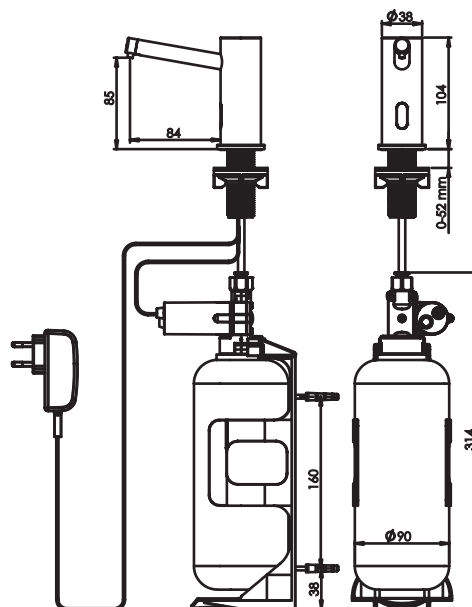

**Range:** PRESTORIZON - Wall-mounted sensor taps range

**Ref:** 52043 - Deck-mounted electronic soap dispenser

## > Description

- Deck-mounted electronic soap dispenser with infrared sensor (self-adjusting)
- Work with peristaltic pump, allowing use of liquid soap, detergent, lotion or antibacterial gel
- Soap viscosity : 100-3800 cPs

## > Capacity

- Includes a 1 liter soap bottle and bottle support
- Refill function > Easy refilling