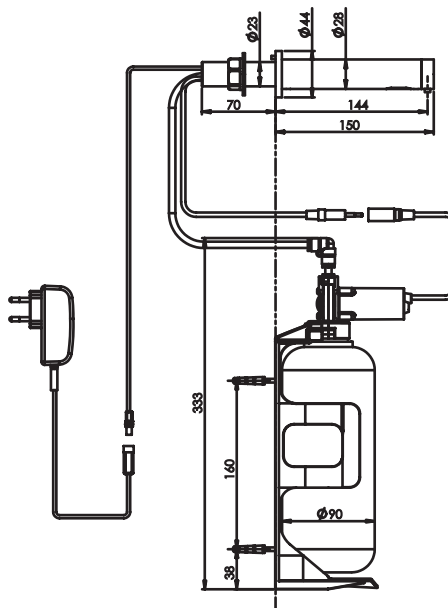

Range: PRESTORIZON - Wall-mounted sensor taps range

Ref: 52042 - Wall-mounted electronic soap dispenser

> Description

- Wall-mounted electronic soap dispenser with infrared sensor (self-adjusting)
- Consistent with PRESTORIZON wall-mounted sensor taps
- Work with peristaltic pump, allowing use of liquid soap, detergent, lotion or antibacterial gel
- Soap viscosity : 100-3800 cPs

> Power supply

- 230V/12V transformer

> Capacity

- Includes a 1 liter soap bottle and bottle support
- Refill function > Easy refilling

> Material and colour finish

- Chromed plated body

> Installation

- Cross-partition