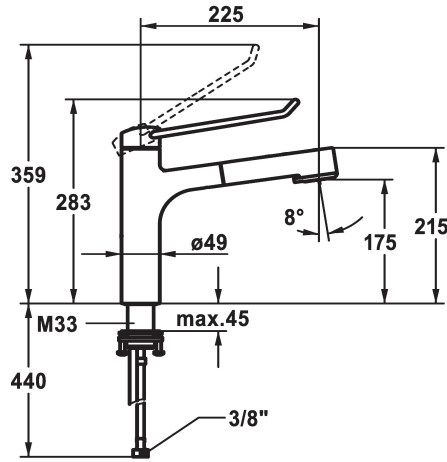

KWC VITA PRO 2.0 Lever mixer - Kitchen

Modell-Linie: VITA PRO 2.0

Taps | Manual taps

KWC-No.

10.521.033.000LLFL

all chrome, A 225, flexible connection hoses

- Operation designed for a secure grip, as well as safe and easy handling
- Ergonomic and robust operating lever, made of polyamide
 - to adjust the handling even better to suit personal requirements, the offset lever can be installed so that it is twisted into the cap (standard: see illustration)
- TouchProtect - anti-scald protection thanks to the "double skin" principle
- Intrinsicly safe against backflow
- Pull-out spray
 - SprayClean - easy to clean and actively prevents limescale buildup
 - up to 600 mm pull-out length
 - TripleClean - Normal, soft, and power stream modes
 - hose surface to fit faucet surface
- QuickConnect - Simple hose connection system
- Hose guide, swivelling 120°
- EasyLock - a pull-out spray that easily slides back into place
- OptimalSpace - ample space for washing or working
- KWC cartridge M 35 S
 - with ceramic discs
 - flow rate and temperature continuously variable
 - temperature limitation
- Flexible connection hoses 3/8"
- QuickInstallation - Fastening via threaded connection with locking screws
- Mounting hole size ø35 mm

Flow rate normal spray 8 l/min (3 bar)
Flow rate needle spray 9 l/min (3 bar)
Acoustic group I

NEW