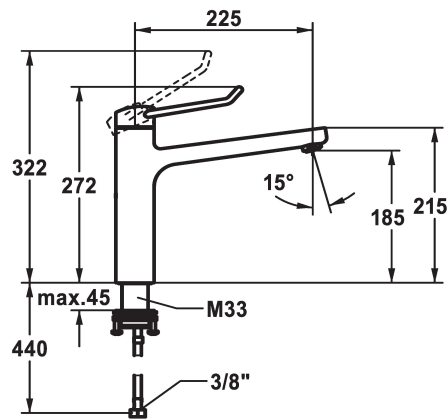

KWC VITA PRO 2.0 Lever mixer - Kitchen

Modell-Linie: VITA PRO 2.0

Taps | Manual taps

KWC-No.

10.521.023.000FL

all chrome, A 225, flexible connection hoses

- Operation designed for a secure grip, as well as safe and easy handling
- Ergonomic and robust operating lever, made of polyamide
 - to adjust the handling even better to suit personal requirements, the offset lever can be installed so that it is twisted into the cap (standard: see illustration)
- Swivel spout 150°
 - Neoperl® Perlator® laminar
- OptimalSpace - ample space for washing or working
- KWC cartridge M 35 S
 - with ceramic discs
 - flow rate and temperature continuously variable
 - temperature limitation
- Flexible connection hoses 3/8"
- QuickInstallation - Fastening via threaded connection with locking screws
- Mounting hole size $\varnothing 35$ mm
- Flow rate 12 l/min (3 bar)
- Acoustic group I