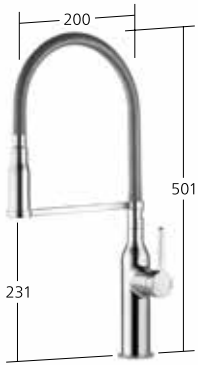

Covert and discreet

This covered pull-out aerator shares its secrets with you alone. The pull-out spray with a flexible hose is integrated into the spout with perfect discretion.

- Lever mixer
- KWC highflex™ patented spring hose technology
 - Lever installation possible on the right or left side
 - Spray 360° turn
 - KWC jetclean technology
 - automatic diverter reset
 - Swivel spout 360°

10.261.432.000FL all chrome
A 200

Flow rate normal spray 8 l/min (3 bar)
Flow rate needle spray 6 l/min (3 bar)

- Lever mixer
- Lever installation possible on the right or left side
 - Pull-out spray 360° turn
 - KWC jetclean technology
 - automatic diverter reset
 - up to 500 mm pull-out length
 - hose surface to fit faucet surface
 - Hose guide, swivelling 360°

10.261.002.000FL all chrome
A 200

Flow rate normal spray 7 l/min (3 bar)
Flow rate needle spray 6 l/min (3 bar)

- Lever mixer
- Lever installation possible on the right or left side
 - Pull-out aerator covered
 - up to 500 mm pull-out length
 - hose surface to fit faucet surface
 - Hose guide, swivelling 360°

10.261.102.000FL all chrome
A 200

Flow rate 8 l/min (3 bar)

- Lever mixer
- Lever installation possible on the right or left side
 - Swivel spout 160°

10.261.012.000FL all chrome
A 200

Flow rate 12 l/min (3 bar)