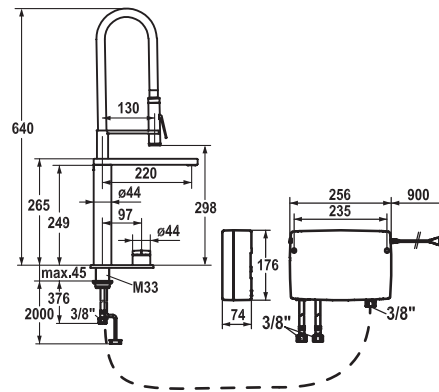

KWC ONO touch light PRO

KWC-No.	Finish
10.651.122.000FL	all chrome
A 220, flexible connection hoses, mains receiver	

Kitchen with LED-technology

highflex®
extended water system

IntelligentControl - electronic control

- touch light PRO technology
- HighFlex patented spring hose technology
- touch'n'flow 1-2-3
- 3 preset temperatures and flow rates
- TouchProtect - anti-scald protection thanks to the "double skin" principle
- Microprocessor-control
  - touch'n'flow 1: cold water, 50% flow rate can be individually adjusted and saved
  - touch'n'flow 2: warm water, 50% flow rate can be individually adjusted and saved
  - touch'n'flow 3: hot water, 50% flow rate can be individually adjusted and saved
  - with cleaning programme
  - duration of water flow - safety indication: switch off automatically after 10 minutes
  - temperature limit can be adjusted
  - hot water disinfection (5 minutes) can be adjusted
  - can be restored to factory settings
- EasyLock - a pull-out spray that easily slides back into place
- Swivel spout 360°
  - Neoperl® SLIM®
- Professional spray 360° turn
  - SprayClean - easy to clean and actively prevents limescale buildup
  - PowerClean - needle spray mode
- OptimalSpace - ample space for washing or working
- touch light PRO control unit, maintenance-free
  - up-to-date microprocessor and drive technology
  - tried-and-tested valve technology
  - incl. installation materials
  - designed for wired connection to 1 operating unit (standard), wireless connection to 1 operating unit (optional)
- Flexible connection hoses 3/8"
- Fastening by means of threaded sleeve M33 x 1.5
- Mounting hole size ø35 mm

Scope of delivery:

- Mains receiver 100-240 V / operating voltage 15 V / cable length 900 mm
- Control unit and wired operating unit / cable length 2000 mm
- To be ordered separately (optional or if necessary):
  - Extension set 1500 mm Z.536.352, comprising: stainless steel hose 1500 mm, 3/8" x 3/8", double nipple, sealing material
  - KWC ONO touch light PRO wireless operating unit Z.536.351.000
- Go to www.kwc.com for comprehensive information on planning, installation and operation, or get in touch with your KWC contact person.

Flow rate 8 l/min (3 bar)
Spray: Flow rate 4 l/min (3 bar)
Acoustic group I

Subject to technical, range and model changes. Dimensions in mm.