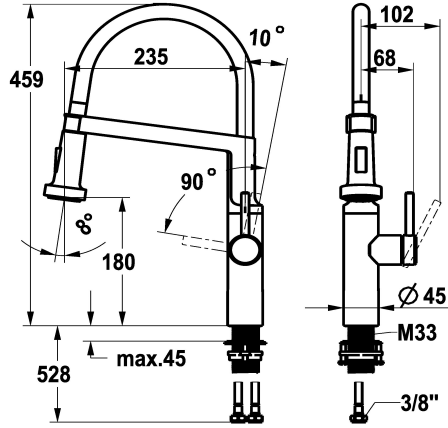

KWC BISTRO E Lever mixer – Kitchen

Modell-Linie: BISTRO E | 10.581.433.700FL
Taps | Manual taps

KWC-No.

125694

stainless steel, A 235, flexible connection hoses

- * Lever mixer
- * HighFlex patented spring hose technology
- * Lever installation only possible on the right side
- Child safety: cold water flow in lever position towards the front
- * TouchProtect - anti-scald protection thanks to the "double skin" principle
- * Spray
 - SprayClean - easy to clean and actively prevents limescale buildup
 - Neoperl® Caché® SSR, swivelling jet regulator
 - PowerClean - needle spray mode, with automatic diverter reset

- * EasyLock - a pull-out spray that easily slides back into place
- * Swivel spout 360°
- * OptimalSpace - ample space for washing or working
- * KWC cartridge M 35 S
 - with ceramic discs
 - flow rate and temperature continuously variable
- * Flexible connection hoses 3/8"
- * QuickInstallation - Fastening via threaded connection with locking screws
- * Mounting hole size ø35 mm

NEW

Technical Data

Connection	
Spout	
Handling	
Kitchenspray	
Color code	
Installation type	
Faucet_typ	
Design	
Projection A	

Thermosatic	
2	
2	
5	
stainless steel	
yes	
Lever mixer	
5	
A 235	