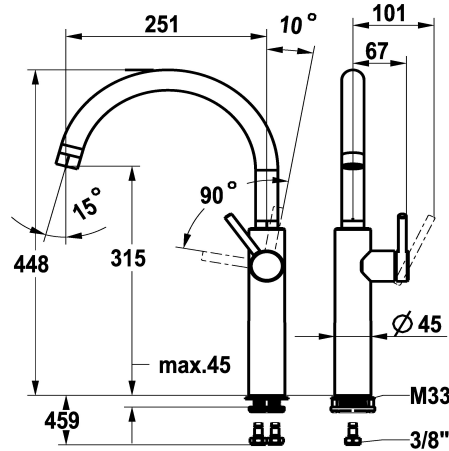

## KWC BISTRO E Lever mixer – Kitchen

Modell-Linie: BISTRO E | 10.581.013.700FL  
Taps | Manual taps

### KWC-No.

**125692**  
stainless steel, A 250, flexible connection hoses

- \* Lever mixer
- \* Lever installation only possible on the right side
- Child safety: cold water flow in lever position towards the front
- \* Swivel spout 360°
- Neoperl® Caché® laminar
- \* OptimalSpace - ample space for washing or working
- \* KWC cartridge M 35 S

- with ceramic discs
- flow rate and temperature continuously variable
- \* Flexible connection hoses 3/8"
- \* QuickInstallation - Fastening via threaded connection with locking screws
- \* Mounting hole size ø35 mm

### Spare Parts

Service key Neoperl © Caché ©, STD,  
24 mm, grey

**635231**  
Z.635.231

**KWC** BISTRO E  
Lever mixer – Kitchen

**Modell-Linie: BISTRO E | 10.581.013.700FL**  
Taps | Manual taps