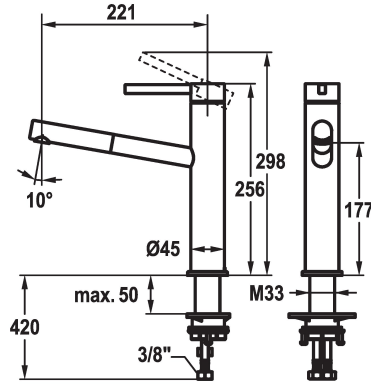

KWC BEVO E Lever mixer - Kitchen

Modell-Linie: **BEVO E | 10.531.112.700FL ++**
Taps | Manual taps

KWC-No.

10.531.112.700FL
stainless steel, A 220, flexible connection hoses

10.531.112.751FL
industrial black, A 220, flexible connection hoses

- TouchProtect - anti-scald protection thanks to the "double skin" principle
 - Pull-out aerator
 - Neoperl® Caché®
 - up to 700 mm pull-out length
 - QuickConnect - Simple hose connection system
 - Hose guide, swivelling 120°
 - EasyLock - a pull-out spray that easily slides back into place
 - KWC cartridge M 35 S
 - with ceramic discs
 - flow rate and temperature continuously variable
 - Flexible connection hoses 3/8"
 - QuickInstallation - Fastening via threaded connection with locking screws
 - Mounting hole size ø35 mm
- Flow rate 6 l/min (3 bar)
Acoustic group I