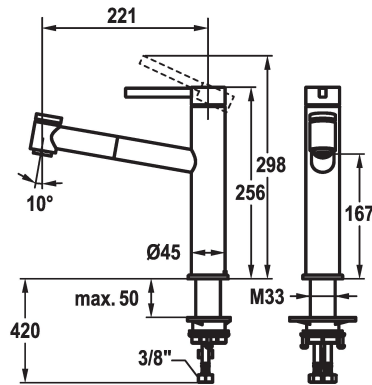

KWC BEVO E Lever mixer - Kitchen

Modell-Linie: **BEVO E | 10.531.032.700FL ++**
Taps | Manual taps

KWC-No.

10.531.032.700FL

stainless steel, A 220, flexible connection hoses

10.531.032.751FL

industrial black, A 220, flexible connection hoses

- TouchProtect - anti-scald protection thanks to the "double skin" principle
 - Pull-out spray
 - SprayClean - easy to clean and actively prevents limescale buildup
 - up to 700 mm pull-out length
 - PowerClean - needle spray mode, with automatic diverter reset
 - QuickConnect - Simple hose connection system
 - Hose guide, swivelling 120°
 - EasyLock - a pull-out spray that easily slides back into place
 - KWC cartridge M 35 S
 - with ceramic discs
 - flow rate and temperature continuously variable
 - Flexible connection hoses 3/8"
 - QuickInstallation - Fastening via threaded connection with locking screws
 - Mounting hole size $\varnothing 35$ mm
- Flow rate normal spray 8 l/min (3 bar)
Flow rate needle spray 7 l/min (3 bar)
Acoustic group I