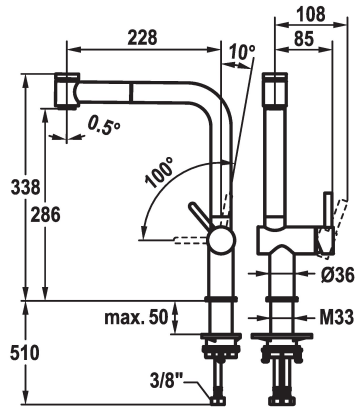

KWC BEVO E Lever mixer - Kitchen

Modell-Linie: BEVO E | 10.531.003.700FL ++
Taps | Manual taps

KWC-No.

10.531.003.700FL

stainless steel, A 230, flexible connection hoses

10.531.003.751FL

industrial black, A 230, flexible connection hoses

available from Q2

- Lever installation only possible on the right side
 - Child safety: cold water flow in lever position towards the front
- TouchProtect - anti-scald protection thanks to the "double skin" principle
- Pull-out spray
 - SprayClean - easy to clean and actively prevents limescale buildup
 - up to 600 mm pull-out length
 - PowerClean - needle spray mode, with automatic diverter reset
 - QuickConnect - Simple hose connection system

- Hose guide, swivelling 150°
 - EasyLock - a pull-out spray that easily slides back into place
 - OptimalSpace - ample space for washing or working
 - KWC cartridge S 25
 - with ceramic discs
 - flow rate and temperature continuously variable
 - Flexible connection hoses 3/8"
 - QuickInstallation - Fastening via threaded connection with locking screws
 - Mounting hole size $\varnothing 35$ mm
- Flow rate normal spray 8 l/min (3 bar)
Flow rate needle spray 7 l/min (3 bar)
Acoustic group I