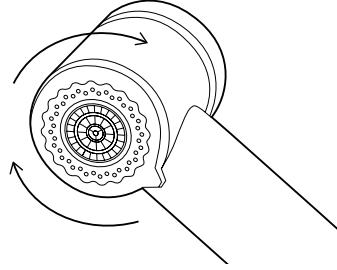

turn and clean (tac)

If limescale deposits build up on the faceplate of your faucet, the turn and clean fastening mechanism will come to your aid: simply turn, clean and the job is done.