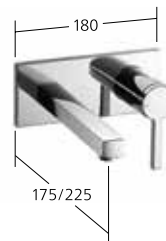

10.191.033.000FL all chrome
A 210
10.191.033.127FL decor steel
A 210

Flow rate normal spray 9 l/min (3 bar)
Flow rate needle spray 10 l/min (3 bar)

Lever mixer
– Pull-out aerator
– up to 700 mm pull-out length
– hose surface to fit faucet surface
– Hose guide, swivelling 130°

10.191.113.000FL all chrome
A 210
10.191.113.127FL decor steel
A 210

Flow rate 9 l/min (3 bar)

Lever mixer
– Lever installation possible on the right or left side
– Pull-out spray with KWC jetclean
– up to 600 mm pull-out length
– automatic diverter reset
– hose surface to fit faucet surface
– Hose guide, swivelling 360°

10.191.003.000FL all chrome
A 205
10.191.003.127FL decor steel
A 205

Flow rate normal spray 9 l/min (3 bar)
Flow rate needle spray 10 l/min (3 bar)

Lever mixer
– Lever installation possible on the right or left side
– Pull-out aerator
– up to 600 mm pull-out length
– hose surface to fit faucet surface
– Hose guide, swivelling 360°

10.191.103.000FL all chrome
A 205
10.191.103.127FL decor steel
A 205

Flow rate 9 l/min (3 bar)

Lever mixer
– Fixed spout

11.192.033.000 all chrome
A 175, Trim kit
11.192.034.000 all chrome
A 225, Trim kit