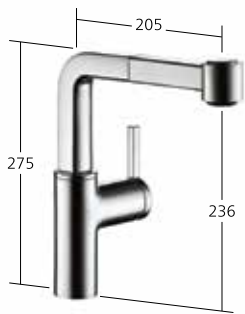

10.191.023.000FL all chrome
A 210
10.191.023.127FL decor steel
A 210

Flow rate 12 l/min (3 bar)

Lever mixer
– Pull-out spray with KWC jetclean
– up to 700 mm pull-out length
– automatic diverter reset
– hose surface to fit faucet surface
– Hose guide, swivelling 130°

10.191.033.000FL all chrome
A 210
10.191.033.127FL decor steel
A 210

Flow rate normal spray 9 l/min (3 bar)
Flow rate needle spray 10 l/min (3 bar)

Lever mixer
– Pull-out aerator
– up to 700 mm pull-out length
– hose surface to fit faucet surface
– Hose guide, swivelling 130°

10.191.113.000FL all chrome
A 210
10.191.113.127FL decor steel
A 210

Flow rate 9 l/min (3 bar)

Lever mixer
– Lever installation possible on the right or left side
– Pull-out spray with KWC jetclean
– up to 600 mm pull-out length
– automatic diverter reset
– hose surface to fit faucet surface
– Hose guide, swivelling 360°

10.191.003.000FL all chrome
A 205
10.191.003.127FL decor steel
A 205

Flow rate normal spray 9 l/min (3 bar)
Flow rate needle spray 10 l/min (3 bar)

Lever mixer
– Lever installation possible on the right or left side
– Pull-out aerator
– up to 600 mm pull-out length
– hose surface to fit faucet surface
– Hose guide, swivelling 360°