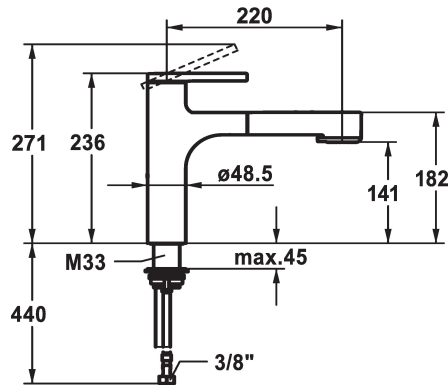

KWC AVA 2.0 Lever mixer - Kitchen

Modell-Linie: AVA 2.0 | 10.461.032.000FL ++
Taps | Manual taps

KWC-No.

10.461.032.000FL

all chrome, A 220, flexible connection hoses

10.461.032.176FL

matt black, A 220, flexible connection hoses

10.461.032.177FL

brushed steel, A 220, flexible connection hoses

- TouchProtect - anti-scald protection thanks to the "double skin" principle
 - Intrinsically safe against backflow
 - Pull-out spray
 - SprayClean - easy to clean and actively prevents limescale buildup
 - up to 600 mm pull-out length
 - TripleClean - Normal, soft, and power stream modes
 - QuickConnect - Simple hose connection system
 - Hose guide, swivelling 120°
 - EasyLock - a pull-out spray that easily slides back into place
 - KWC cartridge M 35 S
 - with ceramic discs
 - flow rate and temperature continuously variable
 - temperature limitation
 - Flexible connection hoses 3/8"
 - QuickInstallation - Fastening via threaded connection with locking screws
 - Mounting hole size $\varnothing 35$ mm
- Flow rate normal spray 8 l/min (3 bar)
Flow rate needle spray 9 l/min (3 bar)
Acoustic group I