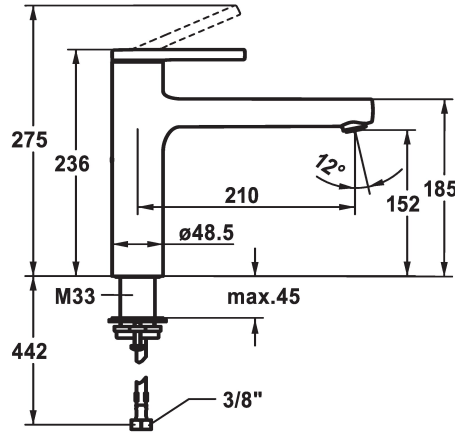

KWC AVA 2.0 Lever mixer - Kitchen

Modell-Linie: AVA 2.0 | 10.461.022.000FL ++
Taps | Manual taps

KWC-No.

10.461.022.000FL
all chrome, A 210, flexible connection hoses

10.461.022.176FL
matt black, A 210, flexible connection hoses

10.461.022.177FL
brushed steel, A 210, flexible connection hoses

- Swivel spout 150°
 - Neoperl® Cascade® SLC
 - KWC cartridge M 35 S
 - with ceramic discs
 - flow rate and temperature continuously variable
 - temperature limitation
 - Flexible connection hoses 3/8"
 - QuickInstallation - Fastening via threaded connection with locking screws
 - Mounting hole size ø35 mm
- Acoustic group I
Spray outlet: Flow rate 11 l/min (3 bar)