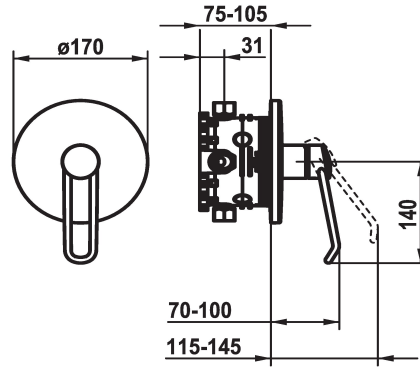

## KWC VITA PRO 2.0 Trim kit - Lever mixer - Shower

**Modell-Linie: VITA PRO 2.0**  
Showers | Manual shower

### KWC-No.

**21.524.500.000**  
all chrome, Trim kit

- Operation designed for a secure grip, as well as safe and easy handling
  - Ergonomic and robust operating lever, made of polyamide
    - to adjust the handling even better to suit personal requirements, the offset lever can be installed so that it is twisted into the cap (standard: see illustration)
  - Outflow top or below
  - KWC cartridge M 35 H
    - with ceramic discs
- flow rate and temperature continuously variable
  - Scope of delivery:
    - Function unit, lever, cap, sleeve, cover plate, holder for escutcheon
    - Fastening of the cover plate without screws
  - To be ordered separately:
    - Unit for concealed installation KWC BLUEBOX®
    - 1/2", without shut-off valve, 39.999.900.931
    - 3/4" (1/2"), with shut-off valve, 39.999.910.931