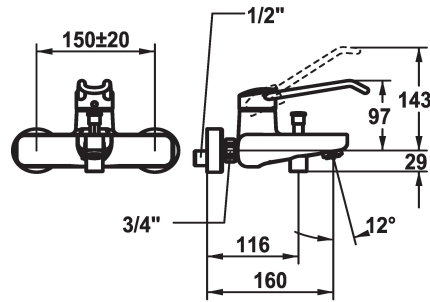

KWC VITA PRO 2.0 Lever mixer - Tub

Modell-Linie: VITA PRO 2.0

Taps | Manual taps

KWC-No.

20.522.333.000

all chrome, AD 150 +/- 20 mm, A 180, without hand shower, hose and bracket

NEW

- Operation designed for a secure grip, as well as safe and easy handling
- Ergonomic and robust operating lever, made of polyamide
 - to adjust the handling even better to suit personal requirements, the offset lever can be installed so that it is twisted into the cap (standard: see illustration)
- Diverter with automatic reset
- Intrinsicly safe against backflow
- Fixed spout
- Neoperl® Perlator® laminar
- KWC cartridge M 35 OP
 - with ceramic discs
 - flow rate and temperature continuously variable
 - temperature limitation
 - Reinforced stopper for output volume and temperature (standard setting)
- Wall connections 1/2" x 3/4", without shut-off valve eccentric 10 mm