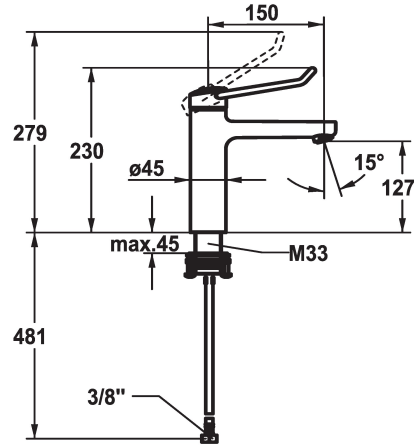

KWC

Lever mixer - Basin

Modell-Linie: VITA PRO 2.0 | 12.528.042.000FL ++

Taps | Manual taps

KWC-No.

12.528.042.000FL

all chrome, A 150, flexible connection hoses, with pop-up valve

12.528.052.000FL

all chrome, A 150, flexible connection hoses, without pop-up valve

- Operation designed for a secure grip, as well as safe and easy handling
- Ergonomic and robust operating lever, made of polyamide
 - to adjust the handling even better to suit personal requirements, the offset lever can be installed so that it is twisted into the cap (standard: see illustration)
- EcoProtect - water-saving device
- Fixed spout
 - Neoperl® Perlator® laminar
- KWC cartridge M 35 OP
 - with ceramic discs
 - flow rate and temperature continuously variable
 - temperature limitation
 - Reinforced stopper for output volume and temperature (standard setting)
- Flexible connection hoses 3/8"
- QuickInstallation - Fastening via threaded connection with locking screws
- Mounting hole size ø35 mm