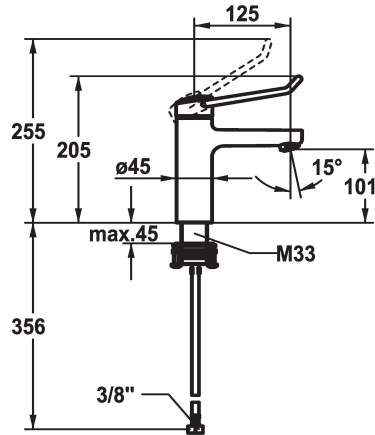

## KWC VITA PRO 2.0 Lever mixer - Basin

Modell-Linie: VITA PRO 2.0 | 12.528.041.000FL ++  
Taps | Manual taps

#### 12.528.041.000FL

all chrome, A 125, flexible connection hoses, with pop-up valve

#### 12.528.051.000FL

all chrome, A 125, flexible connection hoses, without pop-up valve

- Operation designed for a secure grip, as well as safe and easy handling
- Ergonomic and robust operating lever, made of polyamide
  - to adjust the handling even better to suit personal requirements, the offset lever can be installed so that it is twisted into the cap (standard: see illustration)
- EcoProtect - water-saving device
- Fixed spout
  - Neoperl® Perlator® laminar
- KWC cartridge M 35 OP
  - with ceramic discs – flow rate and temperature continuously variable
  - temperature limitation
  - Reinforced stopper for output volume and temperature (standard setting)
- Flexible connection hoses 3/8"
- QuickInstallation - Fastening via threaded connection with locking screws
- Mounting hole size  $\varnothing 35$  mm