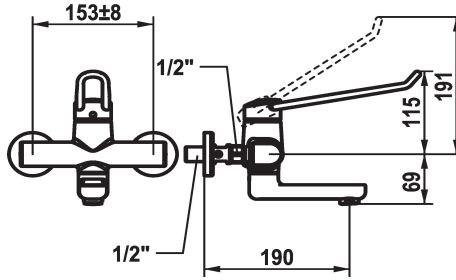

KWC VITA PRO 2.0 Lever mixer - Basin

Modell-Linie: VITA PRO 2.0 | 11.522.102.000LL ++
Taps | Manual taps

KWC-No.

11.522.102.000LL

all chrome, AD 153 +/- 8 mm, A 190

11.522.103.000LL

all chrome, AD 153 +/- 8 mm, A 240

NEW

- Operation designed for a secure grip, as well as safe and easy handling
- Ergonomic and robust operating lever, made of polyamide
 - to adjust the handling even better to suit personal requirements, the offset lever can be installed so that it is twisted into the cap (standard: see illustration)
- EcoProtect - water-saving device
- Swivel spout 90°
 - adjustable with screw
 - Neoperl® Perlator® laminar
- OptimalSpace - ample space for washing or working
- KWC cartridge M 35 OP
 - with ceramic discs
 - flow rate and temperature continuously variable
 - temperature limitation
 - Reinforced stopper for output volume and temperature (standard setting)
- Wall connections 1/2" x 1/2", without shut-off valve L 40 eccentric 4 mm