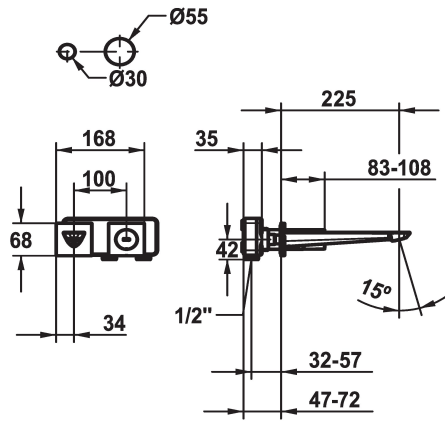

KWC ORA Trim kit - Lever mixer - Basin

Modell-Linie: ORA
Taps | Manual taps

KWC-No.

11.492.064.000
all chrome, A 225, Trim kit

- Fixed spout
 - Neoperl® Perlator® SSR, swivelling jet regulator
 - OptimalSpace - ample space for washing or working
 - KWC cartridge M 35 H
 - with ceramic discs
 - flow rate and temperature continuously variable
 - To be ordered separately:
 - Unit for concealed installation 1/2" 39.001.402.000
 - To be ordered separately (optional or if necessary):
 - Extension set 20 mm Z.536.333
- Flow rate 5 l/min (3 bar)
Acoustic group I