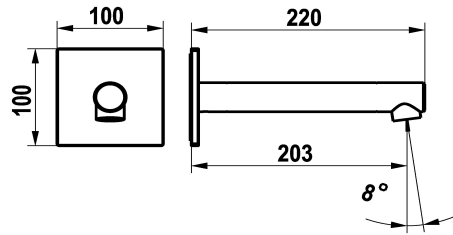

KWC ONO E Bathtub spout

Modell-Linie: ONO E | 26.578.054.700
Showers | Complementary parts showers

KWC-No.

125659
chromeline, A 205, ½" thread

125660
stainless steel, A 205, ½" thread

* Bathtub spout
* Fixed spout
- Neoperl® SLIM®

Color code

chrome

stainless steel

* Connecting thread ½"
* Suitable for:
- KWC ONO E

NEW

Technical Data

Connection

Flexible connection hoses

Spout

fixe

Diameter

100 x 100

Color code

stainless steel

Installation_type

NW 3/4"1

Faucet_typ

Bathtub spout

Projection_A

A 205