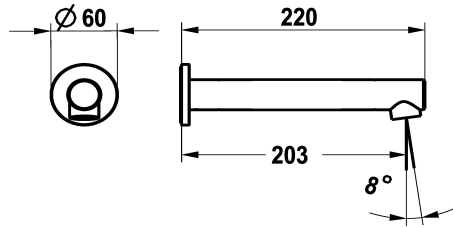

KWC ONO E Bathtub spout

Modell-Linie: ONO E | 26.578.044.700
Showers | Complementary parts showers

KWC-No.

125657
chromeline, A 205, ½" thread

125658
stainless steel, A 205, ½" thread

* Bathtub spout
* Fixed spout
- Neoperl® SLIM®

Color code

chrome

stainless steel

* Connecting thread ½"
* Suitable for:
- KWC ONO E

NEW

Technical Data

Connection

G 1/2"

Spout

fixe

Diameter

D60

Color code

stainless steel

Installation_type

NW 3/4"1

Faucet_typ

Bathtub spout

Projection_A

A 205