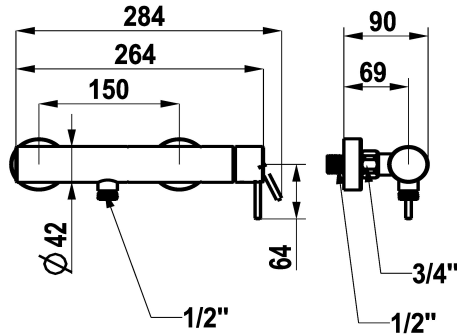

## KWC ONO E Lever mixer – Shower

Modell-Linie: ONO E | 21.572.480.700  
Showers | Manual shower

### KWC-No.

**125645**  
chromeline, AD 150 ±20, without spray head and hose

**125646**  
stainless steel, AD 150 ±20, without spray head and hose

- \* Lever mixer
- \* Made of stainless steel
- \* Intrinsicly safe against backflow
- \* KWC cartridge with safety device M 35 OP

- with ceramic discs
- flow rate and temperature continuously variable
- \* Wall connections 1/2" x 3/4", without shut-off valve eccentric 10 mm

NEW

### Technical Data

Spray outlet: Flow rate
Shower_set
Handling
Color code
Installation_type
Faucet_typ
Measure Height
Spray outlet: Acoustic group
Energy Label

12.6 l/min (3bar)
ohne_Brause_Schlauch
Automatic, non-contact1
stainless steel
Wall mounted
Faucet
30
Automatic, non-contact1
C