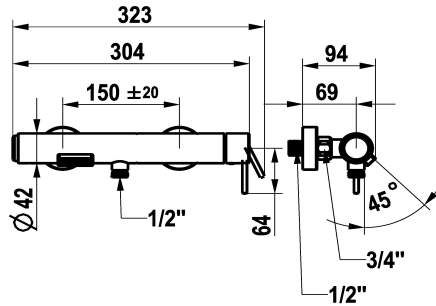

KWC ONO E Lever mixer – Tub

Modell-Linie: ONO E | 20.572.480.700
Showers | Exposed bath mixer

KWC-No.

125653

chromeline, AD 150 ± 20, without spray head, hose and holder

125654

stainless steel, AD 150 ± 20, without spray head, hose and holder

- * Lever mixer
- * Made of stainless steel
- * Push-button diverter with automatic reset
- * Intrinsically safe against backflow
- * Fixed spout

- Neoperl® surge aerator
- * KWC cartridge M 35 OP
- with ceramic discs
- flow rate and temperature continuously variable
- * Wall connections 1/2" x 3/4", without shut-off valve eccentric 10 mm

NEW

Technical Data

Flow rate
Spray outlet: Flow rate
Spout
Showerset
Handling
Color code
Installation_type
Faucet_typ
Measure Height
Acoustic group
Spray outlet: Acoustic group
Projection_A
Energy Label
ATT-KWC-MASS-WASSERAUSTRITT

21 l/min (3bar)
12.6 l/min(3bar)
fixe
G 3/8"1
NW 3/4"1
stainless steel
NW 3/4"1
without connections1
30
U
NW 3/4"1
A 90
B
10

Spare Parts

KWC ONO E Lever mixer – Tub

Modell-Linie: ONO E | 20.572.480.700
Showers | Exposed bath mixer