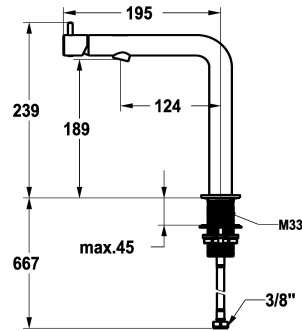

KWC ONO E Lever mixer – Washbasin

Modell-Linie: ONO E | 12.578.681.700FL
Taps | Manual taps

KWC-No.

125630
chromeline, A125, flexible connection hoses, without pop-up valve

125631
stainless steel, A125, flexible connection hoses, without pop-up valve

Color code

chrome

stainless steel

- with ceramic discs
- flow rate and temperature continuously variable
- * Flexible connection hoses 3/8"
- * QuickInstallation - Fastening via threaded connection with locking screws
- * Mounting hole size ø35 mm

NEW

Technical Data

Flow rate	4.5 l/min (3 bar)
Pop-up_valve	NW 3/4"1
Connection	Flexible connection hoses
Spout	fixe
Handling	NW 3/8"1
Color code	stainless steel
Installation_type	NW 1/2"1
Faucet_typ	without connections1
Design	NW 3/8"1
Measure Height	239
Acoustic_group	NW 1/2"1
Projection_A	A 125
Energy Label	A
ATT-KWC-MASS-WASSERAUSTRITT	189

Spare Parts

KWC ONO E Lever mixer – Washbasin

Modell-Linie: ONO E | 12.578.681.700FL
Taps | Manual taps

Cartridge S 25

538711
Z.536.032

Service key Neoperl © Caché ©, TJ, 18 mm, green

634729
CACHETJ
