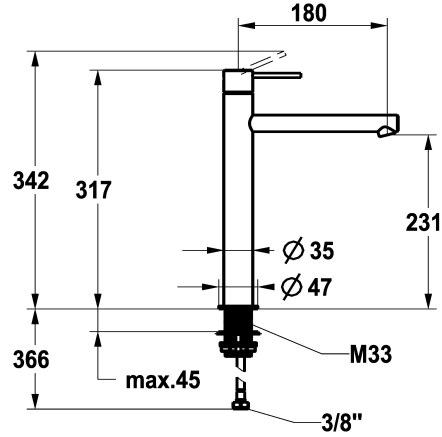

KWC ONO E Lever mixer – Washbasin

Modell-Linie: ONO E | 12.578.093.700FL
Taps | Manual taps

KWC-No.

125622
chromeline, A180, flexible connection hoses, without pop-up valve

125623
stainless steel, A180, flexible connection hoses, without pop-up valve

Color code

chrome

stainless steel

NEW

- with ceramic discs
- flow rate and temperature continuously variable
- * Flexible connection hoses 3/8"
- * QuickInstallation - Fastening via threaded connection with locking screws
- * Mounting hole size ø35 mm

Technical Data

Pop-up_valve	
Connection	
Spout	
Handling	
Color code	
Installation_type	
Faucet_typ	
Measure Height	
Projection_A	
Energy Label	
ATT-KWC-MASS-WASSERAUSTRITT	

NW 3/4"1
Flexible connection hoses
fixe
NW 1/2"1
stainless steel
NW 1/2"1
without connections 1
317
A 180
A
231

Spare Parts

KWC ONO E
Lever mixer – Washbasin

Modell-Linie: ONO E | 12.578.093.700FL
Taps | Manual taps

Cartridge S 25

538711
Z.536.032

Service key Neoperl © Caché ©, TJ, 18 mm, green

634729
CACHETJ
