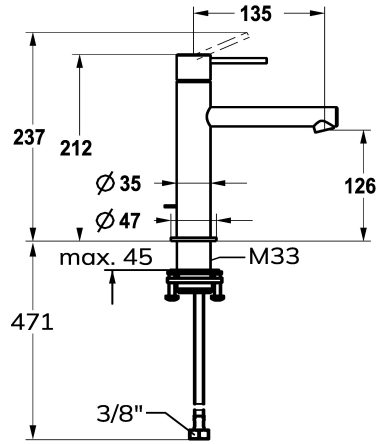

KWC ONO E Lever mixer – Washbasin

Modell-Linie: ONO E | 12.578.052.700FL
Taps | Manual taps

KWC-No.

125620
chromeline, A135, flexible connection hoses, without pop-up valve

125621
stainless steel, A135, flexible connection hoses, without pop-up valve

Color code

chrome

stainless steel

NEW

- with ceramic discs
- flow rate and temperature continuously variable
- * Flexible connection hoses 3/8"
- * QuickInstallation - Fastening via threaded connection with locking screws
- * Mounting hole size ø35 mm

Technical Data

Flow rate	4.3 l/min (3 bar)
Pop-up_valve	NW 3/4"1
Connection	Flexible connection hoses
Spout	fixe
Handling	NW 1/2"1
Color code	stainless steel
Installation_type	NW 1/2"1
Faucet_typ	without connections1
Measure Height	212
Acoustic group	NW 1/2"1
Projection_A	A 135
Energy Label	A
ATT-KWC-MASS-WASSERAUSTRITT	126

Flow rate	4.3 l/min (3 bar)
Pop-up_valve	NW 3/4"1
Connection	Flexible connection hoses
Spout	fixe
Handling	NW 1/2"1
Color code	stainless steel
Installation_type	NW 1/2"1
Faucet_typ	without connections1
Measure Height	212
Acoustic group	NW 1/2"1
Projection_A	A 135
Energy Label	A
ATT-KWC-MASS-WASSERAUSTRITT	126