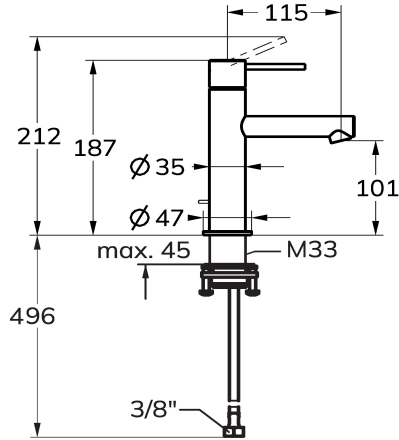

KWC ONO E Lever mixer – Washbasin

Modell-Linie: ONO E | 12.578.051.700FL
Taps | Manual taps

KWC-No.

125616
chromeline, A115, flexible connection hoses, without pop-up valve

125617
stainless steel, A115, flexible connection hoses, without pop-up valve

- Lever mixer
- Made of stainless steel
- EcoProtect - water-saving device
- Fixed spout
- Neoperl® Caché® SSR, swivelling jet regulator
- KWC cartridge S 25

Color code

chrome

stainless steel

NEW

- with ceramic discs
- flow rate and temperature continuously variable
- Flexible connection hoses 3/8"
- QuickInstallation - Fastening via threaded connection with locking screws
- Mounting hole size ø35 mm

Technical Data

Flow rate	4.3 l/min (3 bar)
Pop-up_valve	NW 3/4"1
Connection	Flexible connection hoses
Spout	fixe
Handling	NW 1/2"1
Color code	stainless steel
Installation_type	NW 1/2"1
Faucet_typ	without connections 1
Measure Height	187
Acoustic group	NW 1/2"1
Projection_A	A 115
Energy Label	A
ATT-KWC-MASS-WASSERAUSTRITT	101

Flow rate	4.3 l/min (3 bar)
Pop-up_valve	NW 3/4"1
Connection	Flexible connection hoses
Spout	fixe
Handling	NW 1/2"1
Color code	stainless steel
Installation_type	NW 1/2"1
Faucet_typ	without connections 1
Measure Height	187
Acoustic group	NW 1/2"1
Projection_A	A 115
Energy Label	A
ATT-KWC-MASS-WASSERAUSTRITT	101

Spare Parts