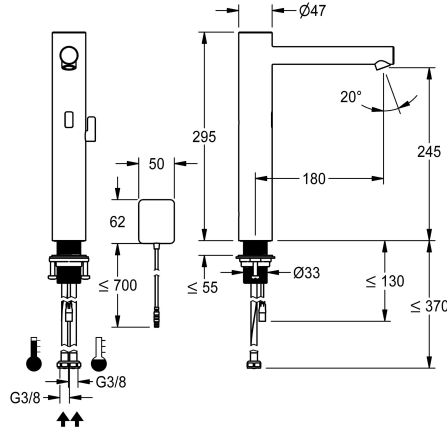

### KWC-No.

**360001588**

stainless steel, A 180, flexible connection hoses, without drain fitting, surface-mounted power supply unit, with mixing

**NEW**

- \* Automatic, non-contact, basin
- opto-electronic controlled
- \* For top-mounted basins
- \* Made of stainless steel
- \* With mixing
- adjustable, twist-proof temperature stop
- \* EcoProtect - water-saving device
- \* Control electronics
- 24-hour hygiene flushing adjustable
- Safety shutdown in case of continuous reflection
- Storage of statistical data
- \* Fixed spout

- Neoperl® Perlator® SSR, swivelling jet regulator
- \* Electrovalve
- \* Flexible connection hoses 3/8"
- \* QuickInstallation - Fastening via threaded connection M33 x 1.5 with locking screws
- \* Mounting hole size ø35 mm
- \* Scope of delivery:
  - Mains receiver 100-240 V AC - 6.75 V DC
  - \* Order separately (optional or if required):
  - Possibility of parameterization via bidirectional remote control, or C-module with an app

### Technical Data

Electronical control
Connection
Spout
Power supply
Color code
Installation_type
Faucet_typ
Measure Height
Projection_A

NW 3/4"1
Flexible connection hoses 1
NW 1/2"1
NW 3/4"1
stainless steel
G 3/8"1
G 3/4"1
295
A 180

---

**2-button remote control for fittings F3  
and F5**

---

**2030036849**  
ACEX9004

---

**C module**

---

**3600001331**  
ACEX9020