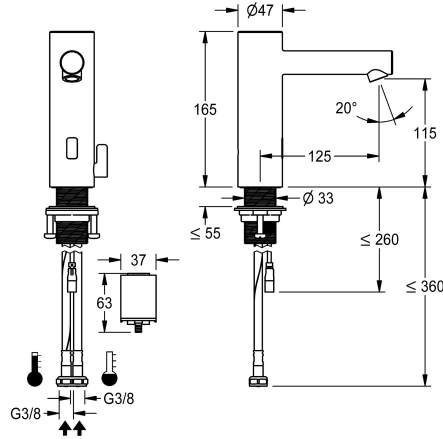

## KWC ONO E

Automatic tap, touchless – Washbasin

Modell-Linie: ONO E | 12.576.012.700FL

Taps | Electronic taps

### KWC-No.

**3600001583**

stainless steel, A 125, flexible connection hoses, without drain fitting, battery, with mixing

- \* Automatic, non-contact, basin
- opto-electronic controlled
- \* Made of stainless steel
- \* With mixing
- adjustable, twist-proof temperature stop
- \* EcoProtect - water-saving device
- \* Control electronics
- 24-hour hygiene flushing adjustable
- Safety shutdown in case of continuous reflection
- Storage of statistical data
- \* Fixed spout
- Neoperl® Perlator® SSR, swivelling jet regulator

- \* Electrovalve
- \* Flexible connection hoses 3/8"
- \* QuickInstallation - Fastening via threaded connection M33 x 1.5 with locking screws
- \* Mounting hole size 35 mm
- \* Scope of delivery:
  - Battery compartment including battery 6V Lithium CRP2 for mounting under the washbasin
- \* Order separately (optional or if required):
  - Possibility of parameterization via bidirectional remote control, or C-module (3600001331) with an app

### Technical Data

Electronical control
Connection
Spout
Power supply
Color code
Installation_type
Faucet_typ
Measure Height
Projection_A

NW 3/4"1
Flexible connection hoses 1
NW 1/2"1
NW 1/2"1
stainless steel
NW 1/2"1
G 3/4"1
165
A 125