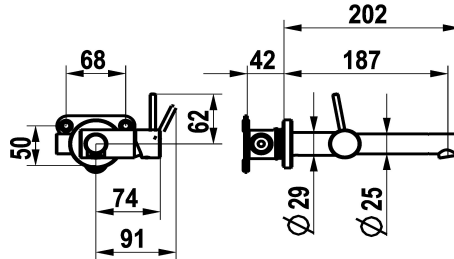

KWC ONO E Trim kit – Lever mixer – Washbasin

Modell-Linie: ONO E | 11.571.031.700
Taps | Manual taps

KWC-No.

125634
chromeline, A 185, trim kit

125635
stainless steel, A 185, trim kit

Color code

chrome

stainless steel

NEW

- * Trim kit Lever mixer
- * Made of stainless steel
- * EcoProtect - water-saving device
- * Fixed spout
- Neoperl® Caché® SSR, swivelling jet regulator
- * OptimalSpace - ample space for washing or working
- * KWC cartridge S 25

- with ceramic discs
- flow rate and temperature continuously variable
- * To be ordered separately:
- Unit for concealed installation ½" 39.003.450.931
- * To be ordered separately (optional or if necessary):
- Extension set Z.540.050

Technical Data

Spout
Handling
Color code
Installation_type
Faucet_typ
Concealed unit
Projection_A
Energy Label
ATT-KWC-MASS-WASSERAUSTRITT

fixe
NW 3/4"1
stainless steel
NW 3/4"1
without connections 1
NW 3/8"1
A 185
A
13