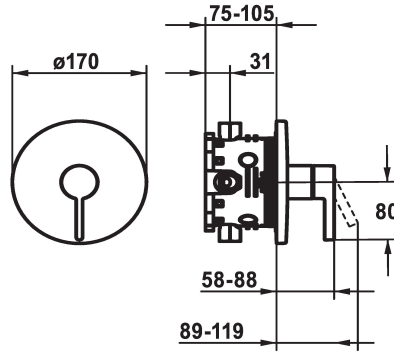

KWC BEVO Trim kit - Lever mixer - Shower

Modell-Linie: BEVO
Showers | Manual shower

KWC-No.

21.424.500.177
brushed steel, Trim kit

- Outflow top or below
- KWC cartridge M 35 H
 - with ceramic discs
 - flow rate and temperature continuously variable
- Scope of delivery:
 - Function unit, lever, cap, sleeve, cover plate, holder for escutcheon
 - Fastening of the cover plate without screws
- To be ordered separately:
 - Unit for concealed installation KWC BLUEBOX®
 - 1/2", without shut-off valve, 39.999.900.931
 - 3/4" (1/2"), with shut-off valve, 39.999.910.931
 - 3/4", with shut-off valve, 39.999.930.931
- Flow rate 18 l/min (3 bar)
Acoustic group I