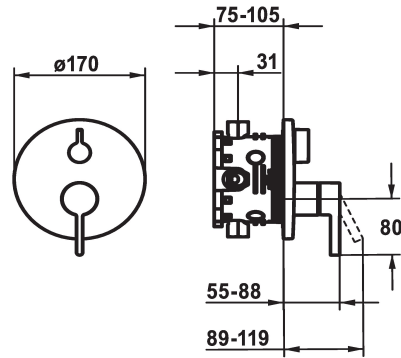

KWC BEVO Trim kit - Lever mixer - Tub

Modell-Linie: BEVO | 20.424.510.177
Showers | Exposed bath mixer

KWC-No.

| |
|---|
| 124634 chromeline, Trim kit |
| 124636 chromeline, Trim kit, with vacuum breaker |
| 125027 matt black, Trim kit |
| 125028 matt black, Trim kit, with vacuum breaker |
| 125054 brushed steel, Trim kit |
| 125055 brushed steel, Trim kit, with vacuum breaker |

- * Trim kit with function unit
- * Outflow top and below
- * Turning handle for diverter
- * KWC cartridge M 35 H
- with ceramic discs
- flow rate and temperature continuously variable
- * Scope of delivery:

- Function unit, lever, cap, sleeve, cover plate, holder for escutcheon, diverter
- Fastening of the cover plate without screws
- * To be ordered separately:
- Unit for concealed installation KWC BLUEBOX®
- ½", without shut-off valve, 39.999.900.931
- ¾" (½"), with shut-off valve, 39.999.910.931

Technical Data

| |
|-------------------|
| Flow rate |
| Diameter |
| Handling |
| Color code |
| Installation type |
| Faucet_typ |
| Acoustic group |
| Concealed unit |
| Energy label |
| material |

| |
|-------------------------------|
| 19 l/min (3 bar) |
| D170 |
| front lever |
| brushed steel |
| Wall mounted |
| Faucet |
| yes |
| Trim kit, with vacuum breaker |
| C |
| Brass |