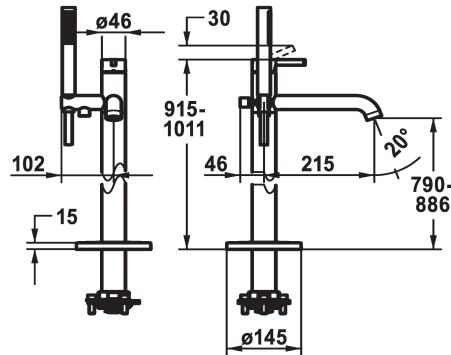

KWC BEVO Lever mixer - Tub

Modell-Linie: BEVO | 20.421.093.177
Showers | Exposed bath mixer

KWC-No.

124791
chromeline, A 215, with hand shower and hose

125030
matt black, A 215, with hand shower and hose

125057
brushed steel, A 215, with hand shower and hose

Color code

chromeline

matt black

brushed steel

- * Lever mixer
- * For freestanding tub
- * Integrated check valve in the hose outlet
- * with shower holder
- * Fixed spout
- Neoperl® SLIM®
- * KWC cartridge M 35 OP
- with ceramic discs

- flow rate and temperature continuously variable
- temperature limitation
- * Scope of delivery:
 - Hand shower KWC FIT-X slim 26.000.103.700
 - Shower hose 1500 mm, plastic 26.001.033.177
- * To be ordered separately:
 - Unit for concealed installation 39.000.602.931

Technical Data

Flow rate
Spray outlet: Flow rate
Spout
Showerset
Handling
Color code
Installation type
Faucet_typ
Measure Height
Acoustic group
Spray outlet: Acoustic group
Projection A
Energy label
Dimension Water outlet
material