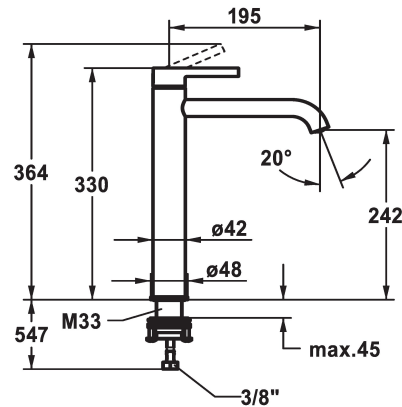

KWC BEVO Lever mixer - Basin

Modell-Linie: BEVO | 12.421.093.177FL
Taps | Manual taps

KWC-No.

124616
chromeline, A 195, flexible connection hoses, without pop-up valve

125021
matt black, A 195, flexible connection hoses, without pop-up valve

Color code

chromeline

matt black

brushed steel

- with ceramic discs
- flow rate and temperature continuously variable
- temperature limitation
- * Flexible connection hoses 3/8"
- * QuickInstallation - Fastening via threaded connection with locking screws
- * Mounting hole size ø35 mm

Technical Data

Flow rate	5 l/min (3 bar)
pop-up valve	without pop-up valve
Connection	Flexible connection hoses
Handling	top lever
Color code	brushed steel
Installation type	for top-mounted sinks
Faucet_typ	Faucet
Measure Height	330
Acoustic group	yes
Projection A	A 195
Energy label	A
Dimension Water outlet	242
material	Brass

Flow rate	5 l/min (3 bar)
pop-up valve	without pop-up valve
Connection	Flexible connection hoses
Handling	top lever
Color code	brushed steel
Installation type	for top-mounted sinks
Faucet_typ	Faucet
Measure Height	330
Acoustic group	yes
Projection A	A 195
Energy label	A
Dimension Water outlet	242
material	Brass