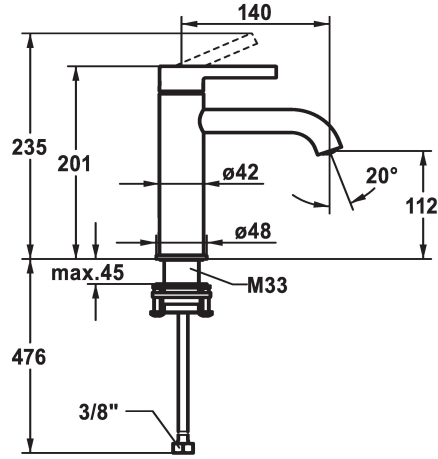

## KWC BEVO Lever mixer - Basin - CoolFix

Modell-Linie: **BEVO | 12.421.032.000FL ++**  
Taps | Manual taps

### KWC-No.

#### 12.421.032.000FL

all chrome, A 140, flexible connection hoses, with pop-up valve

#### 12.421.072.000FL

all chrome, A 140, flexible connection hoses, without pop-up valve

- CoolFix - Cold water flow with a centered lever
- EcoProtect - water-saving device
- Fixed spout
  - Neoperl® Caché® CS, Coin Slot
- OptimalSpace - ample space for washing or working
- KWC cartridge M 35 OP
  - with ceramic discs
  - flow rate and temperature continuously variable
- temperature limitation
- Flexible connection hoses 3/8"
- QuickInstallation - Fastening via threaded connection with locking screws
- Mounting hole size ø35 mm
- Flow rate 5 l/min (3 bar)
- Acoustic group I