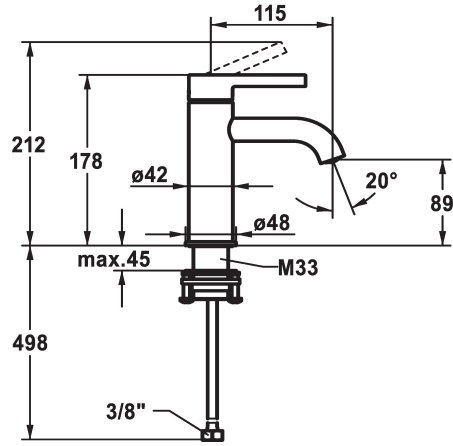

## KWC BEVO Lever mixer - Basin - CoolFix

Modell-Linie: **BEVO | 12.421.031.000FL ++**  
Taps | Manual taps

### KWC-No.

#### 12.421.031.000FL

all chrome, A 115, flexible connection hoses, with pop-up valve

#### 12.421.071.000FL

all chrome, A 115, flexible connection hoses, without pop-up valve

- CoolFix - Cold water flow with a centered lever
- EcoProtect - water-saving device
- Fixed spout
  - Neoperl® Caché® CS, Coin Slot
- KWC cartridge M 35 OP
  - with ceramic discs
  - flow rate and temperature continuously variable
- temperature limitation
- Flexible connection hoses  $\frac{3}{8}$ "
- QuickInstallation - Fastening via threaded connection with locking screws
- Mounting hole size  $\varnothing 35$  mm
- Flow rate 5 l/min (3 bar)
- Acoustic group I