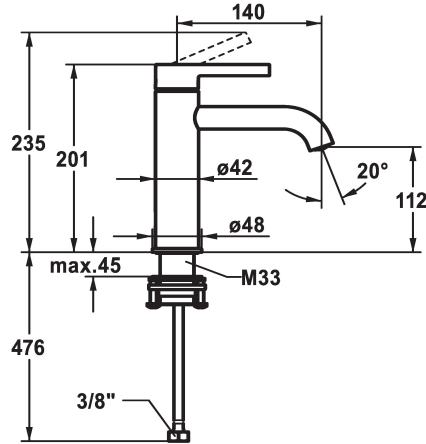

KWC BEVO Lever mixer - Basin

Modell-Linie: BEVO | 12.421.052.177FL
Taps | Manual taps

KWC-No.

125018
matt black, A 140, flexible connection hoses, with Push Open

125019
matt black, A 140, flexible connection hoses, without pop-up valve

125045
brushed steel, A 140, flexible connection hoses, with Push Open

125046
brushed steel, A 140, flexible connection hoses, without pop-up valve

- * Lever mixer
- * EcoProtect - water-saving device
- * Fixed spout
- Neoperl® Caché® CS, Coin Slot
- * OptimalSpace - ample space for washing or working
- * KWC cartridge M 35 OP
- with ceramic discs

brushed steel

brushed steel

- flow rate and temperature continuously variable
- temperature limitation
- * Flexible connection hoses 3/8"
- * QuickInstallation - Fastening via threaded connection with locking screws
- * Mounting hole size ø35 mm

Technical Data

Flow rate	5 l/min (3 bar)
pop-up valve	without pop-up valve
Connection	Flexible connection hoses
Spout	fixed
Handling	top lever
Color code	brushed steel
Installation type	Pillar installation
Faucet_typ	Faucet
Measure Height	201
Acoustic group	yes
Projection A	A 140
Energy label	A
Dimension Water outlet	112
material	Brass