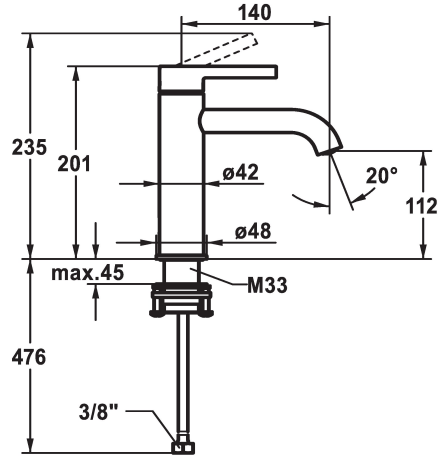

## KWC BEVO Lever mixer - Basin

Modell-Linie: **BEVO** | 12.421.042.000FL ++  
Taps | Manual taps

### KWC-No.

#### 12.421.042.000FL

all chrome, A 140, flexible connection hoses, with pop-up valve

#### 12.421.052.000FL

all chrome, A 140, flexible connection hoses, without pop-up valve

- EcoProtect - water-saving device
- Fixed spout
  - Neoperl® Caché® CS, Coin Slot
- OptimalSpace - ample space for washing or working
- KWC cartridge M 35 OP
  - with ceramic discs
  - flow rate and temperature continuously variable
- temperature limitation
- Flexible connection hoses 3/8"
- QuickInstallation - Fastening via threaded connection with locking screws
- Mounting hole size ø35 mm
- Flow rate 5 l/min (3 bar)
- Acoustic group I