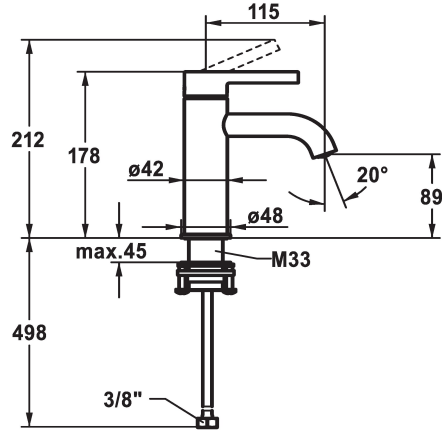

## KWC BEVO Lever mixer - Basin

Modell-Linie: BEVO | 12.421.051.177FL  
Taps | Manual taps

KWC-No.
<b>125016</b> matt black, A 115, flexible connection hoses, with Push Open
<b>125017</b> matt black, A 115, flexible connection hoses, without pop-up valve
<b>125043</b> brushed steel, A 115, flexible connection hoses, with Push Open
<b>125044</b> brushed steel, A 115, flexible connection hoses, without pop-up valve

- flow rate and temperature continuously variable
- temperature limitation
- \* Flexible connection hoses 3/8"
- \* QuickInstallation - Fastening via threaded connection with locking screws
- \* Mounting hole size ø35 mm

Technical Data
Flow rate
Pop-up_valve
Connection
Spout
Handling
Color code
Installation_type
Faucet_typ
Dimension Height
Acoustic group
Projection_A
Energy Label
Dimension Water outlet
material

5 l/min (3 bar)
without pop-up valve
Flexible connection hoses
fixed
top lever
brushed steel
Pillar installation
Faucet
178
Battery1
A 115
A
89
Brass

## KWC BEVO Lever mixer - Basin

Modell-Linie: BEVO | 12.421.051.177FL  
Taps | Manual taps