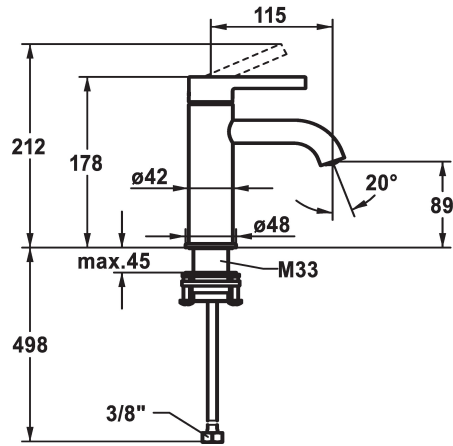

## KWC BEVO Lever mixer - Basin

Modell-Linie: **BEVO | 12.421.641.176FL ++**  
Taps | Manual taps

### KWC-No.

#### 12.421.051.176FL

matt black, A 115, flexible connection hoses, without pop-up valve

#### 12.421.641.176FL

matt black, A 115, flexible connection hoses, with Push Open

- EcoProtect - water-saving device
- Fixed spout
  - Neoperl® Caché® CS, Coin Slot
- KWC cartridge M 35 OP
  - with ceramic discs
  - flow rate and temperature continuously variable
  - temperature limitation
- Flexible connection hoses 3/8"
- QuickInstallation - Fastening via threaded connection with locking screws
- Mounting hole size ø35 mm
- Flow rate 5 l/min (3 bar)
- Acoustic group I