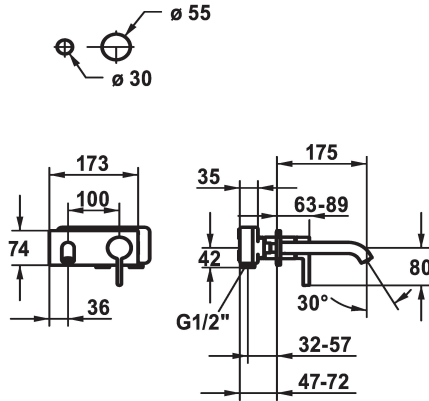

KWC BEVO Trim kit - Lever mixer - Basin

Modell-Linie: BEVO | 11.422.033.177
Taps | Manual taps

KWC-No.
124619 chromeline, A 175, Trim kit
124620 chromeline, A 225, Trim kit
125022 matt black, A 175, Trim kit
125023 matt black, A 225, Trim kit
125049 brushed steel, A 175, Trim kit
125050 brushed steel, A 225, Trim kit

Color code	Projection_A
chrome	A 175
chrome	A 225
brushed steel	A 175
brushed steel	A 225

- * Trim kit Lever mixer
- * EcoProtect - water-saving device
- * Fixed spout
- Neoperl® Caché® CS, Coin Slot
- * OptimalSpace - ample space for washing or working
- * KWC cartridge M 35 H

- with ceramic discs
- flow rate and temperature continuously variable
- * To be ordered separately:
- Unit for concealed installation ½" 39.001.401.931
- * To be ordered separately (optional or if necessary):
- Extension set 20 mm Z.536.333

Technical Data
Flow rate
Spout
Diameter
Handling
Color code
Installation_type
Faucet_typ
Acoustic group
Concealed_unit
Projection_A
Energy Label
material

5 l/min (3 bar)
fixed
173 x 74
front lever
brushed steel
Wall mounted
Faucet
Battery1
Trim kit
A 175
A
Brass