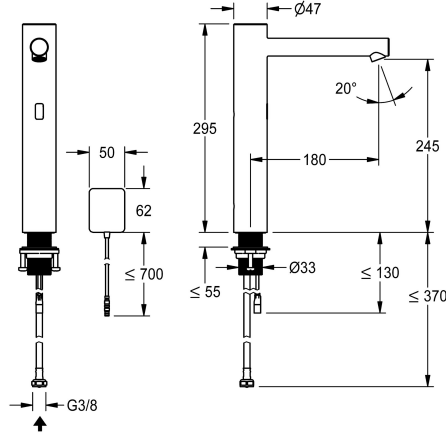

KWC ONO E

Automatic tap, touchless – Washbasin

Modell-Linie: ONO E | 12.576.123.700FL

Taps | Electronic taps

KWC-No.

360001586

stainless steel, A 180, flexible connection hose, without drain fitting, surface-mounted power supply unit, without mixing

- Neoperl® Perlator® SSR, swivelling jet regulator
- * Electrovalve
- * Flexible connection hose 3/8"
- * QuickInstallation - Fastening via threaded connection M33 x 1.5 with locking screws
- * Mounting hole size ø35 mm
- * Scope of delivery:
- Mains receiver 100-240 V AC - 6.75 V DC
- * Order separately (optional or if required):
- Possibility of parameterization via bidirectional remote control, or C-module (360001331) with an app

Technical Data

Electronical control
Connection
Spout
Power supply
Color code
Installation_type
Faucet_typ
Measure Height
Projection_A

NW 3/4"1
Flexible connection hose1
NW 1/2"1
NW 3/4"1
stainless steel
G 3/8"1
G 3/4"1
295
A 180

**2-button remote control for fittings F3
and F5**

2030036849
ACEX9004

C module

3600001331
ACEX9020
