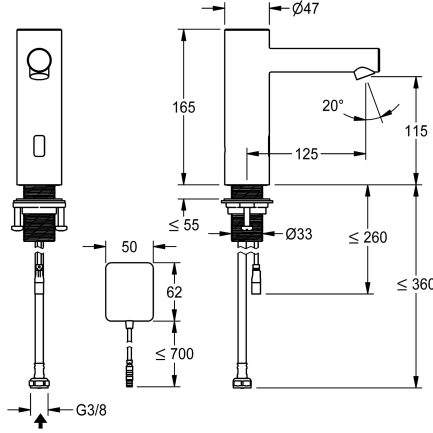

KWC ONO E

Automatic tap, touchless – Washbasin

Modell-Linie: ONO E | 12.576.122.700FL

Taps | Electronic taps

KWC-No.

360001582

stainless steel, A 125, flexible connection hose, without drain fitting, surface-mounted power supply unit, without mixing

- * Automatic, non-contact, basin
- opto-electronic controlled
- * Made of stainless steel
- * Without mixing
- for cold or mixed water supply
- * EcoProtect - water-saving device
- * Control electronics
- 24-hour hygiene flushing adjustable
- Safety shutdown in case of continuous reflection
- Storage of statistical data
- * Fixed spout

- Neoperl® Perlator® SSR, swivelling jet regulator
- * Electrovalve
- * Flexible connection hose 3/8"
- * QuickInstallation - Fastening via threaded connection M33 x 1.5 with locking screws
- * Mounting hole size ø35 mm
- * Scope of delivery:
 - Mains receiver 100-240 V AC - 6.75 V DC
 - * Order separately (optional or if required):
 - Possibility of parameterization via bidirectional remote control, or C-module (3600001331) with an app

Technical Data

Electronical control
Connection
Spout
Power supply
Color code
Installation_type
Faucet_typ
Projection_A

NW 3/4"1
Flexible connection hose1
NW 1/2"1
NW 3/4"1
stainless steel
NW 1/2"1
G 3/4"1
A 125